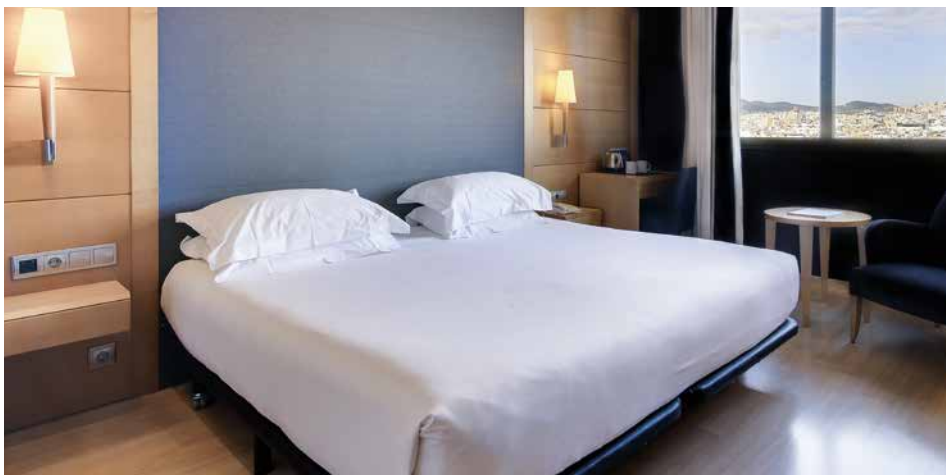

HOTEL
BARCELONA
UNIVERSAL

LOCATION

The Hotel Barcelona Universal is located between two historic districts of Barcelona: Poble Sec and Sant Antoni. Located on Avinguda Paral·lel, it is superbly connected to the city's main tourist attractions. La Rambla, Plaça Espanya, Passeig de Colom and the Moll de la Fusta seafront promenade are just a pleasant stroll away. In addition, the Paral·lel metro station is right in front of the hotel entrance as are several bus stops that will take you in just a few minutes to Passeig de Gràcia, the Sagrada Familia or Parc Güell.

ACCOMMODATION

The hotel has 167 rooms. 163 rooms are divided into 4 categories:

Standard / Superior / Privilege / Triples

In addition you can also enjoy the **2 Junior Suite** and **2 Skyline Junior Suite**, located on the 9th floor, each featuring a large terrace and wonderful views. The rooms have wheelchair access and feature individual air conditioning, free Wi-Fi, satellite TV, Room Service, Minibar, Kettle, safe, hairdryer and bathroom amenities.